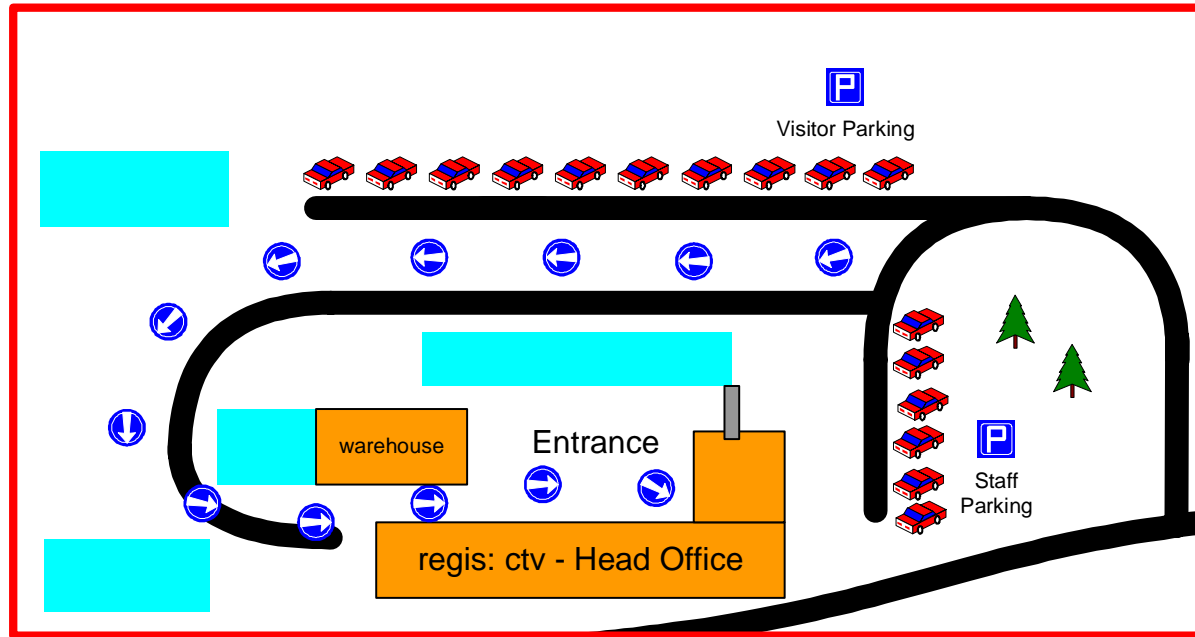

# How to find regis: ctv Head Office

Lake Lane

B2132 (Yapton Road)

Key:

regis: ctv buildings

other building on the village

Please walk round to a building via this route

(Not to scale)

## Sussex Business Village

Directions:

From A27, take the B2132 (Yapton Lane) South to Barnham and Yapton. 2 miles along the road, just before the level crossing, turn right into Lake Lane. Turn right into the Sussex Business Village. (by the 40 mph sign)